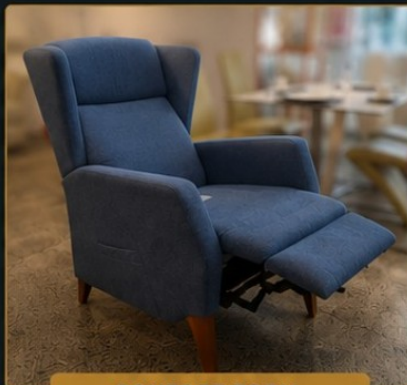

CONFORT TOTAL